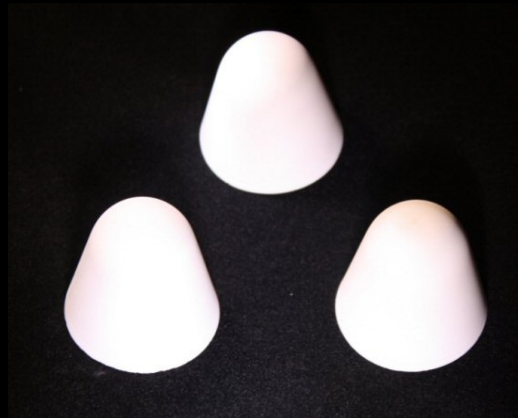

A good example for this are our newly developed CA-Cones. These feet are especially designed to absorb annoying little vibrations which just make your music sound stiff and boring. But by easily placing the CA-Cones under your cd-player, amplifier or any other component your music will instantly sound playful. The bass gets tight, you hear an extraordinary focus and you hear a smooth and controlled treble. CA Cones are hand crafted and hand polished. They are made of especially chosen and improved ceramic material. They are smooth on the outside but very irregular structured on the inside. Vibrations in the whole frequency range are transferred in heat. In short, they are ideal for the job.

CA Cones are sold per set of 3 pieces, are 37 mm high, and 37 mm wide at the bottom. We recommend placing the Cones with the point towards the shelf or rack, while the equipment stands on the larger base. The best placement is 2 Cones at the front of your equipment, and 1 at the back. Of course you are free to experiment with this, in some cases using 4 Cones is a better option for the stability, and in some cases placing the point upwards gives a better result. We invite you to give the CA Cones a try! You won't be disappointed!